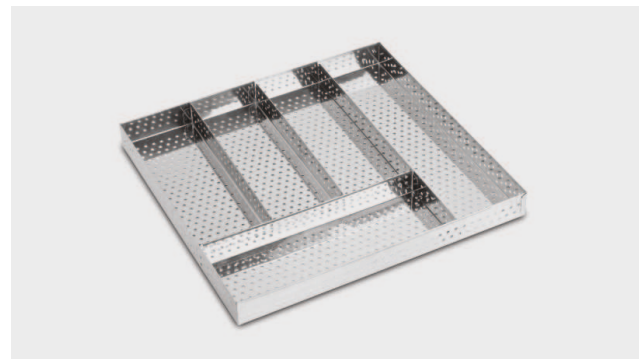

Two Line Cutlery

	Code	Height	Width	Depth
Two Line Cutlery 20"	2LC20	63	200	475
Two Line Cutlery 22"	2LC22	63	200	525

Three Line Cutlery

	Code	Height	Width	Depth
Three Line Cutlery 20"	3LC20	63	299	475
Three Line Cutlery 22"	3LC22	63	299	525

Mini Cutlery Box

	Code	Height	Width	Depth
Mini Cutlery Box	MCB176	60	88	176
Mini Cutlery Box	MCB264	60	88	264

Cup And Saucer Rack

	Code	Height	Width	Depth
Cup & Saucer Rack (wire) 20"	CSR20	140	250	475
Cup & Saucer Rack (wire) 22"	CSR22	140	250	525

Plate Rack

	Code	Height	Width	Depth
Plate Rack 20"	PR20	140	150	475
Plate Rack 22"	PR22	140	150	525
Big Plate Rack 20"	BPR20	170	195	475
Big Plate Rack 22"	BPR22	170	195	525

S S Cutlery Basket

	Code	Height	Width
S S Cutlery Basket	SSCB	100	12 x 20, 15 x 16, 17 x 18
			24 x 20, 15 x 20, 17 x 20
			19 x 20, 21 x 20