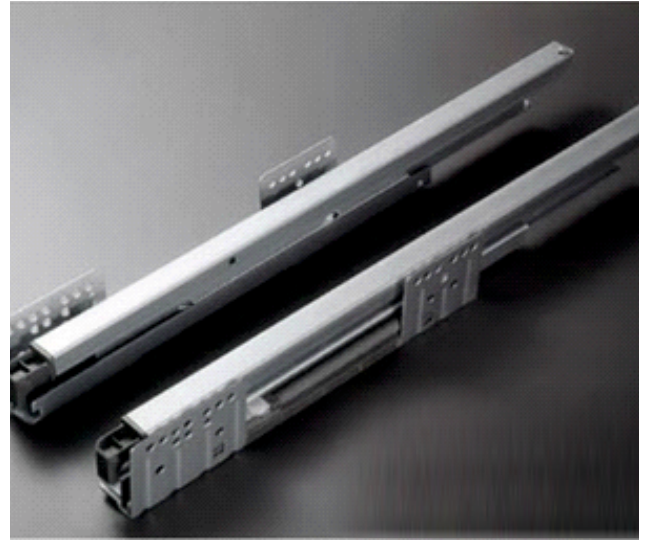

Quadro Channel

	Code	Size	Load Cap.
Quadro Channel	QC	400 to 600	35 kg