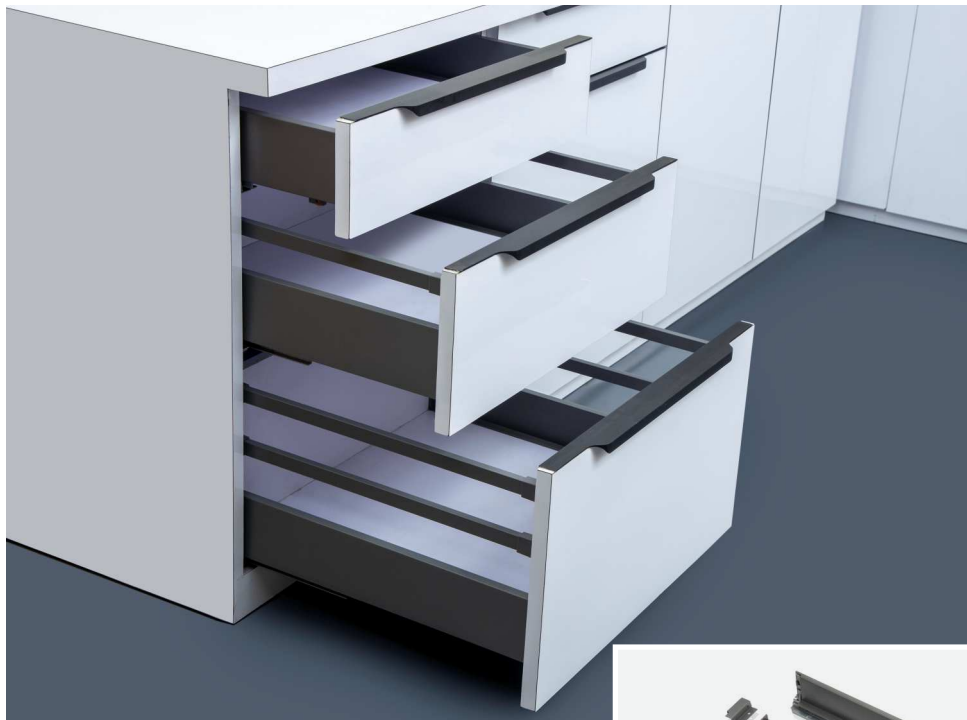

Code	Height	Width
Slim Tandem with Gallery	EGT14	4 Inch	14 Inch
	EGT16	4 Inch	16 Inch
	EGT18	4 Inch	18 Inch
	EGT20	4 Inch	20 Inch
	EGT22	4 Inch	22 Inch

	Code	Width
Galleries	EG14	14 Inch
	EG16	16 Inch
	EG18	18 Inch
	EG20	20 Inch
	EG22	22 Inch