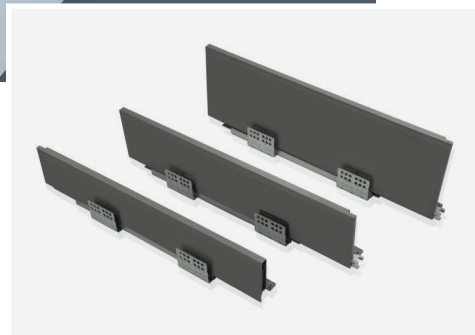

Cost effective, aesthetically perfect and uncompromised quality products makes **XYCOTIC INTERNATIONAL PVT. LTD.** your perfect companion.

Ultra Slim Legra Tandem

	Code	Height	Width
Side Panel Height: 88mm Internal Height: 68mm	ST416	4 Inch	16 Inch
	ST418	4 Inch	18 Inch
	ST420	4 Inch	20 Inch
	ST422	4 Inch	22 Inch