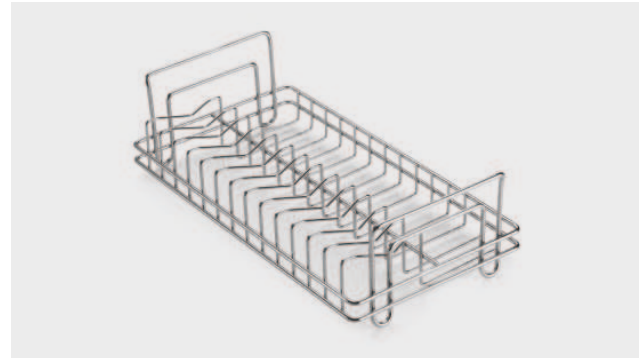

Two Line Cutlery

	Code	Height	Width	Depth
Two Line Cutlery 20"	2LC20	63	200	475
Two Line Cutlery 22"	2LC22	63	200	525

Three Line Cutlery

	Code	Height	Width	Depth
Three Line Cutlery 20"	3LC20	63	299	475
Three Line Cutlery 22"	3LC22	63	299	525

Mini Cutlery Box

	Code	Height	Width	Depth
Mini Cutlery Box	MCB176	60	88	176
Mini Cutlery Box	MCB264	60	88	264

Cup And Saucer Rack

	Code	Height	Width	Depth
Cup & Saucer Rack (wire) 20"	CSR20	140	250	475
Cup & Saucer Rack (wire) 22"	CSR22	140	250	525

Plate Rack

	Code	Height	Width	Depth
Plate Rack 20"	PR20	140	150	475
Plate Rack 22"	PR22	140	150	525
Big Plate Rack 20"	BPR20	170	195	475
Big Plate Rack 22"	BPR22	170	195	525

S S Cutlery Basket

	Code	Height	Width
S S Cutlery Basket	SSCB	100	12 x 20, 15 x 16, 17 x 18
			24 x 20, 15 x 20, 17 x 20
			19 x 20, 21 x 20